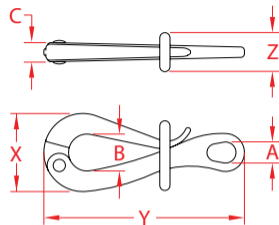

# PELICAN HOOK W/ SLIDE

316 STAINLESS STEEL

Import

Precision  
Cast

ITEM	A	B	C	X (height)	Y (length)	Z (width)	WLL (lb)	WT (lb)	PACKAGING TYPE	EACH (qty)	INNER (qty)	CARTON (qty)	UPC
S0180-0100	0.39"	0.75"	0.46"	1.53"	3.87"	0.45"	200	0.20	POLYBAG	1	5	100	791506036135
S0180-0150	0.51"	0.92"	0.66"	1.87"	5.82"	0.63"	300	0.51	POLYBAG	1	1	50	791506036142

**NOTE:**

**ALL DIMENSIONS ARE NOMINAL (+/- 3%) AND ARE SUBJECT TO CHANGE WITHOUT NOTICE.**